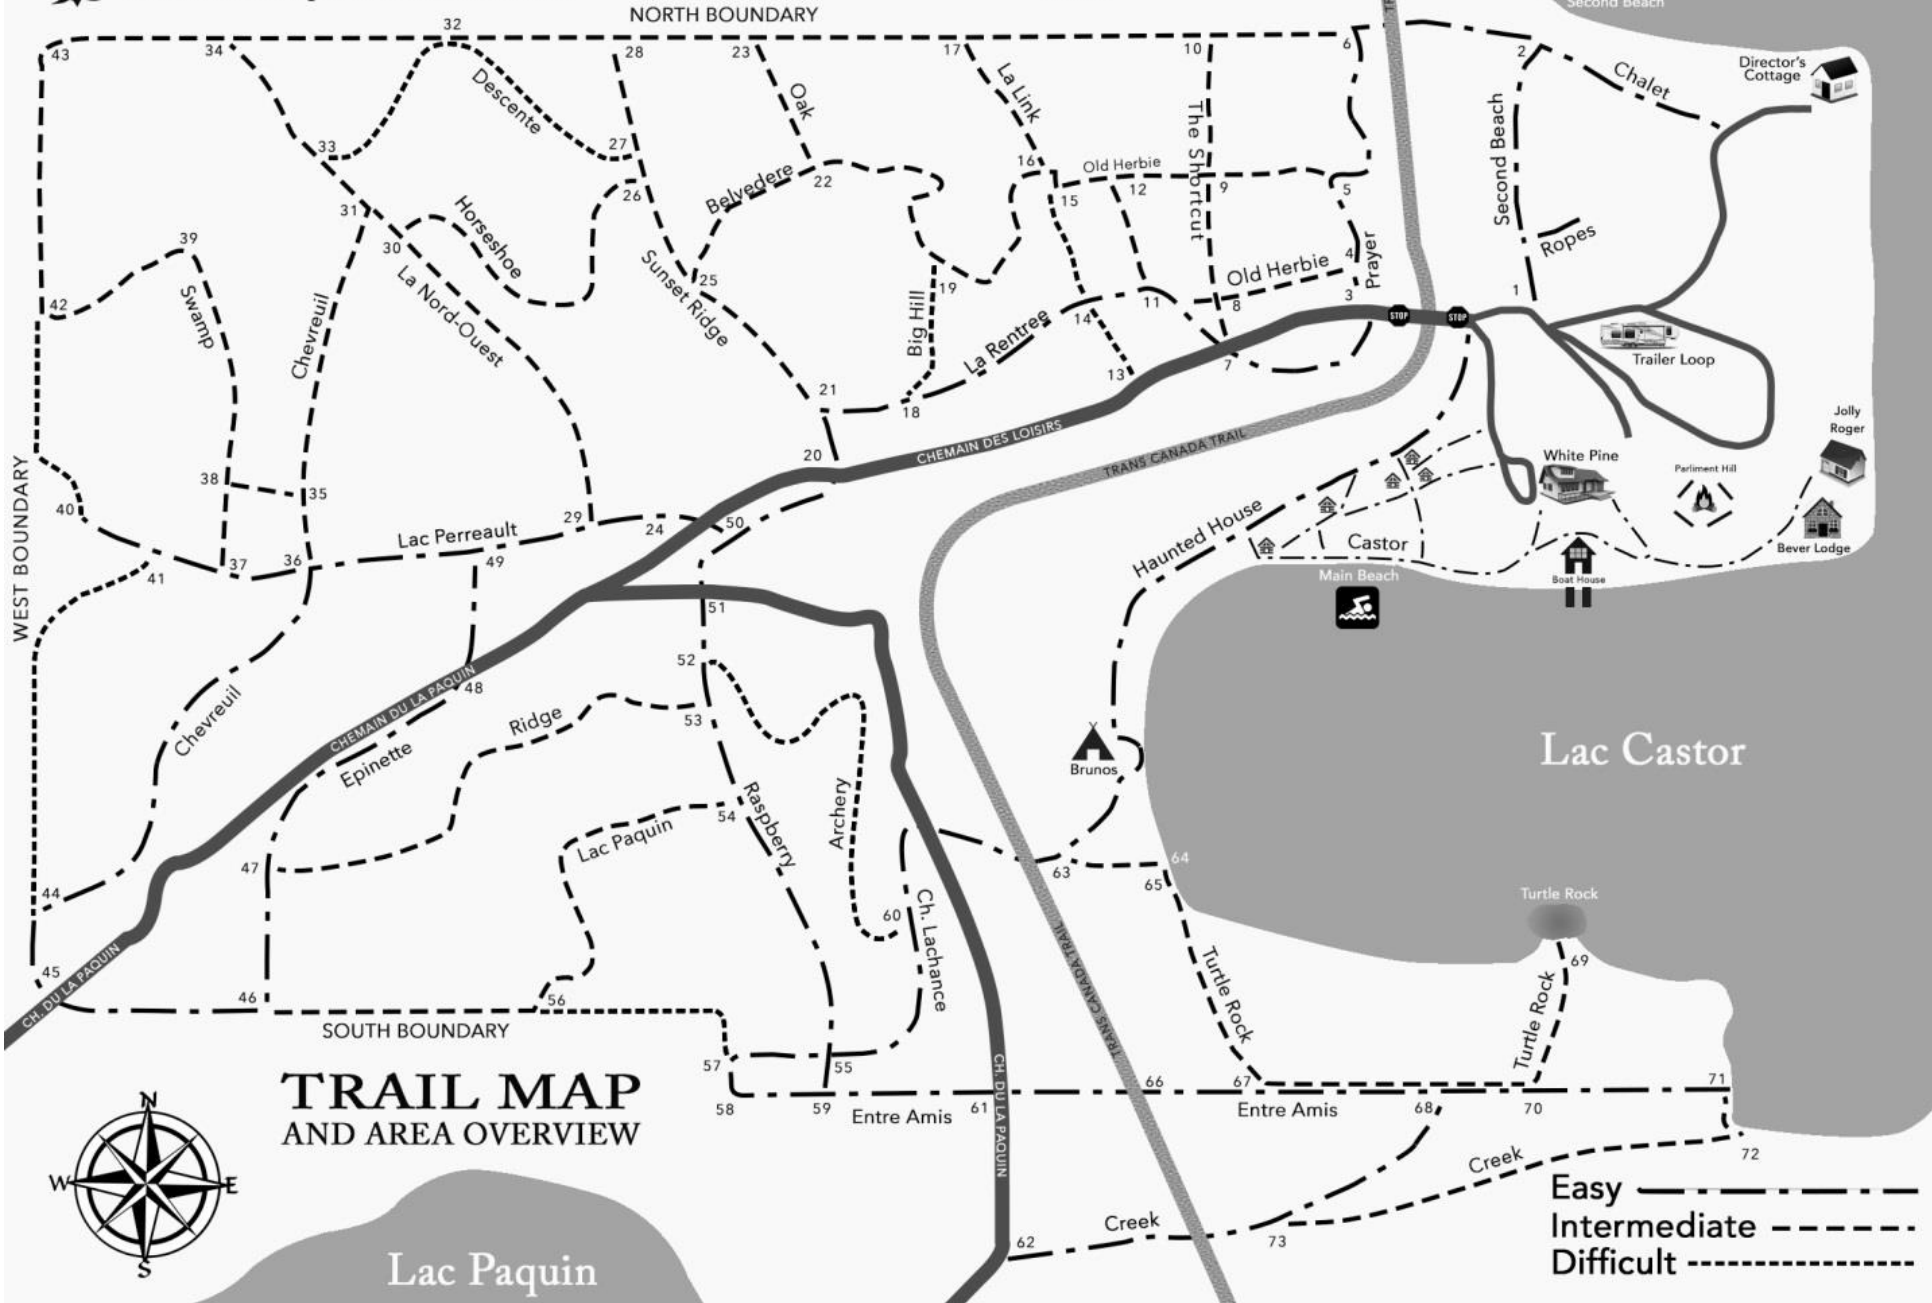

# GRACEFIELD

Christian Camp and Retreat Centre

## TRAIL MAP AND AREA OVERVIEW

Easy ———  
Intermediate - - - -  
Difficult ·····

Lac Paquin

Lac Castor